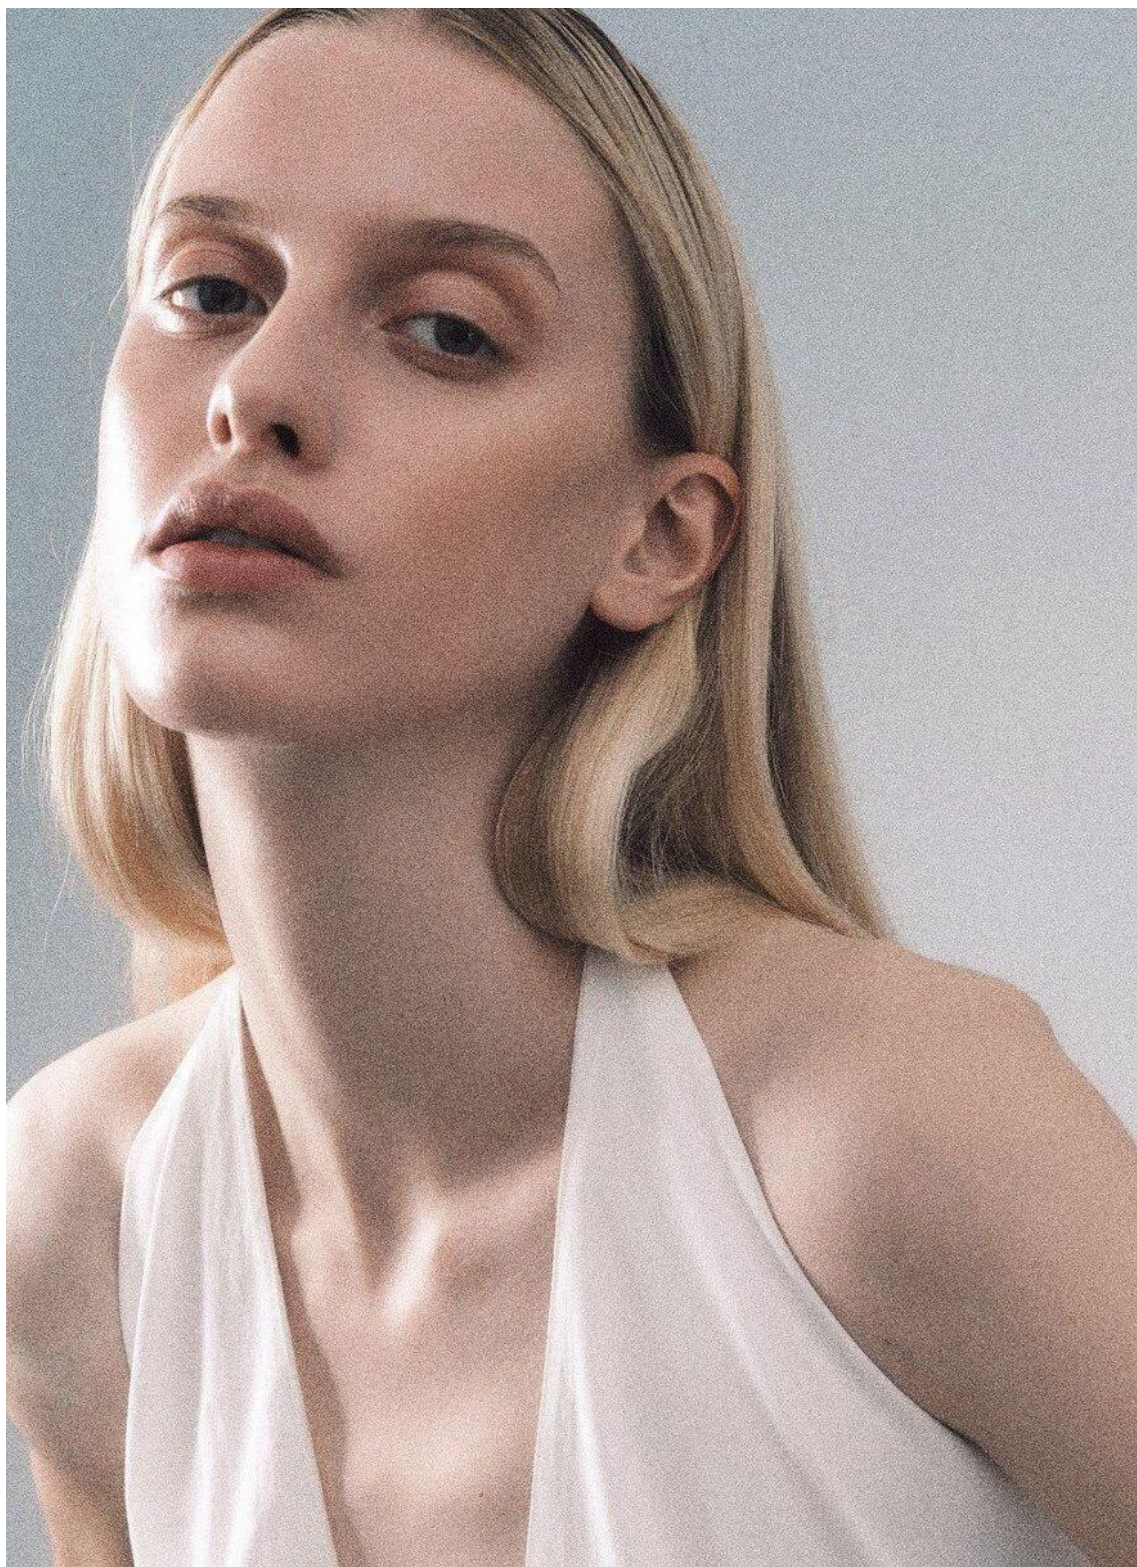

# JULIA BREGALDA

height 5'10.5 · bust 31.5" · cup A/B · waist 23.5" · hips 35" · dress 36 EU/6 US/8 UK  
shoes size 39.5 EU/8.5 US/6 UK · hair blonde · eyes green

# JULIA BREGALDA

height 5'10.5 · bust 31.5" · cup A/B · waist 23.5" · hips 35" · dress 36 EU/6 US/8 UK  
shoes size 39.5 EU/8.5 US/6 UK · hair blonde · eyes green

MGM  
MODELS

MGM  
MODELS